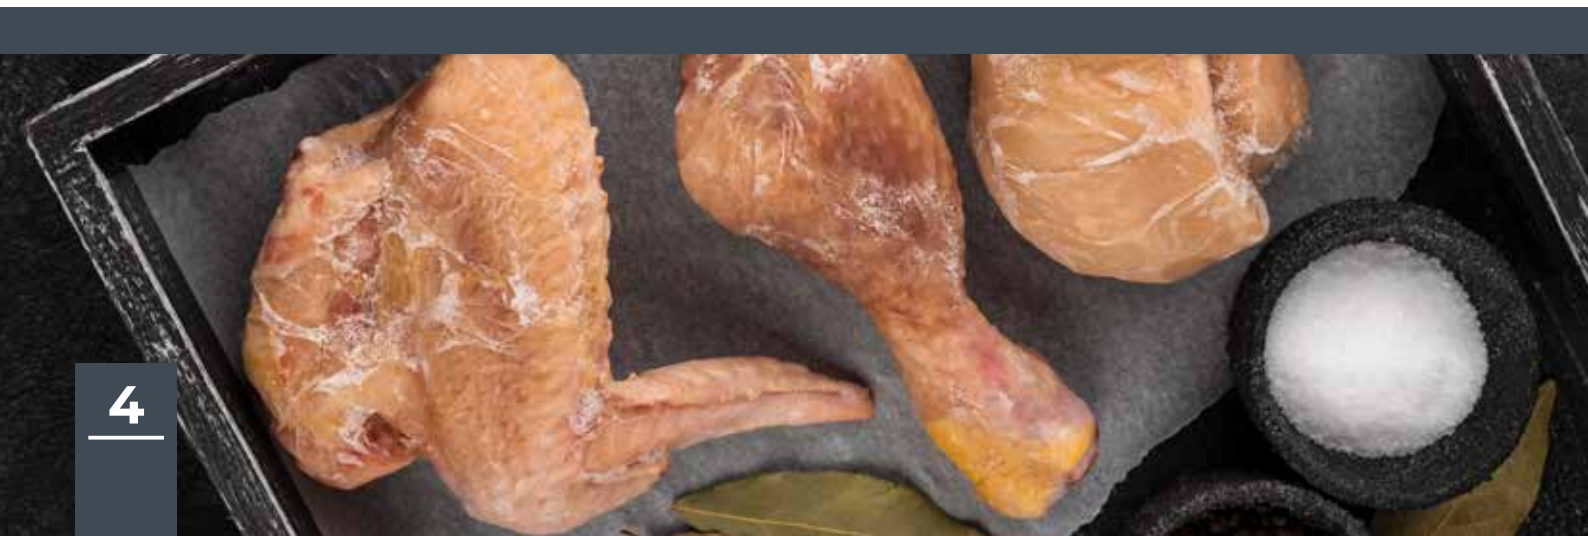

Supreme Cooked Crumbed Strips

Packaging: 1kg